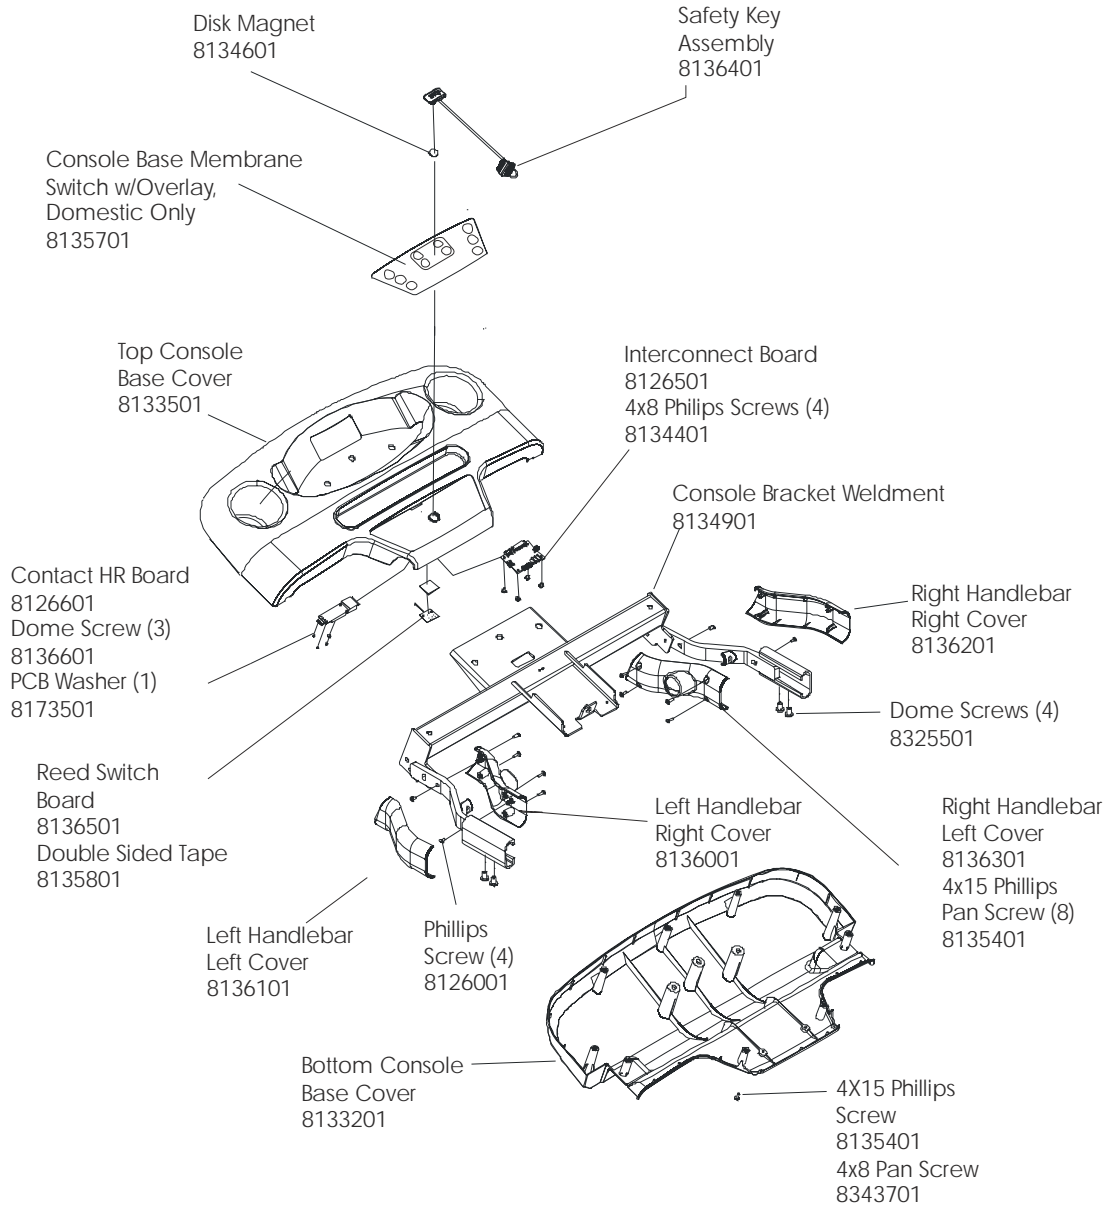

LifeFitness

T3 Consumer Treadmill

Customer Support Services
PARTS MANUAL revised 04 Feb 2011

Console	3
Console Bracket Assembly and Covers	4
Handlebar and Horizontal Bar	5
Striding Belt, Deck, and Rollers.....	6
Motor Cover, Extrusions, and End Caps	7
Uprights	8
Drive Motor, Lift Motor, and Motor Controller.....	9
Deck Springs and Side Extrusion Brackets	10
On/Off Switch, Circuit Breaker, Main Cable, and AC Inlet	11
Transport Wheels, Leg Levelers, and Hardware Bag.....	12
Cables and Miscellaneous	13
Wiring Diagram.....	14

Description	Part No.
BASIC TREADMILL CONSOLE ENG/ENG+MET	BAST-000X-0102
BASIC TREADMILL CONSOLE GER/MET	BAST-020X-0102
ADVANCED TREADMILL CONSOLE ENG/ENG+MET	ADVT-000X-0102
ADVANCED TREADMILL CONSOLE GER/MET	ADVT-020X-0102
CONSOLE-TO-CONSOLE-BASE-ASSEMBLY BOLT	8134001

T3 Consumer Treadmill
 Console Bracket Assembly and Covers

T3-XXXX-0102
 S/N

NOTE:
If replacing either the running belt or the deck, a bottle of silicone (part #8168601) must be ordered.

T3 Consumer Treadmill
 Drive Motor, Lift Motor, and Motor Controller

T3-XXXX-0102
 S/N

Description	Part No.
User/Assy. Manual (English)	8288401
User/Assy. Manual (Ger/Met)	8288501
Hardware Bag Assembly	8292101
Touchup Paint	8186301
CABLE; MOTOR-CONTROL, UPRIGHT, T3	8336201
CABLE, UPRIGHT	8174301
CABLE, CONSOLE, UPRIGHT	8174201
CABLE1, CONSOLE, INTERCONNECT	8174001
CABLE2, CONSOLE, INTERCONNECT	8174101
WIRE, CONTACT HR CONNECT	8344201
WIRE, CONNECT	8344301